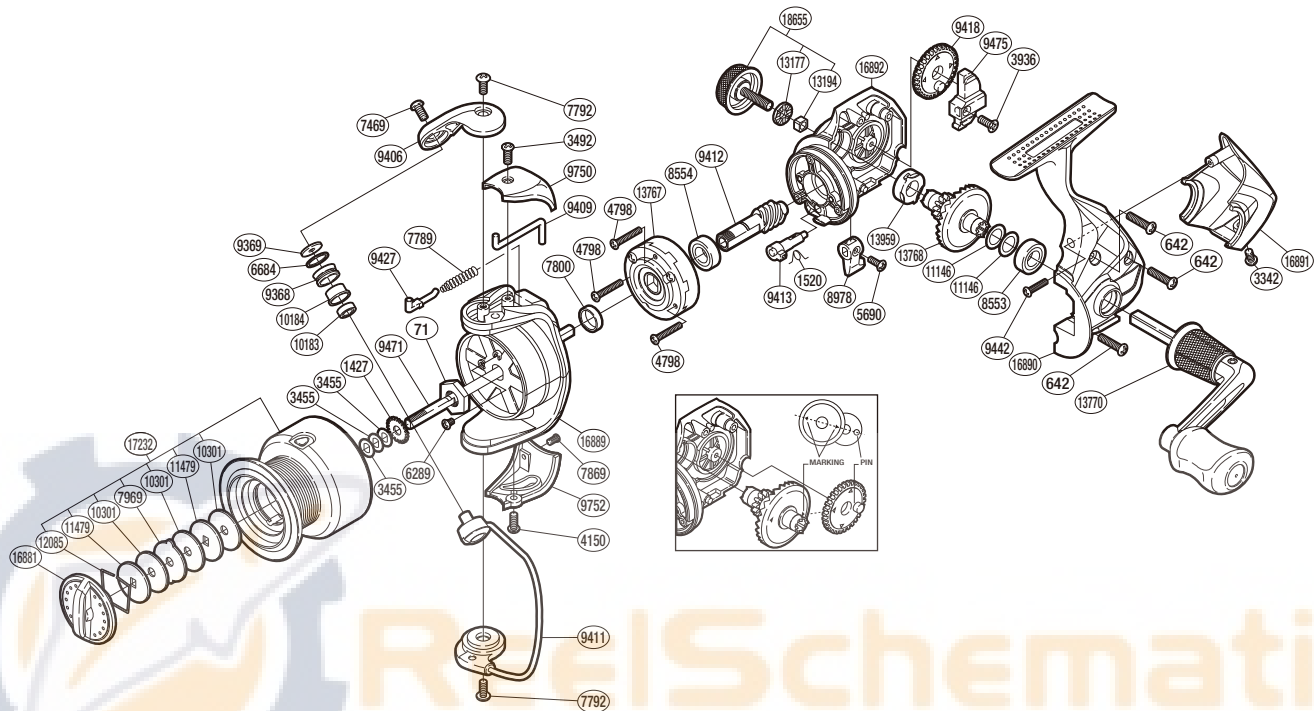

SHIMANO

NEXAVE SA-RB

NEX-2500FD

Please note that the number of adjusting washers may not be the same as shown in the exploded views. (Adjustment will vary with each individual product.)

(51SG712504U)

Part No.	Description	Part No.	Description	Part No.	Description
RD 0071	Rotor Nut	RD 8553	Ball Bearing	RD10301	Drag Washer
RD 0642	Screw	RD 8554	Ball Bearing	RD11146	Washer
RD 1427	Spool Support	RD 8978	Anti-Reverse Lever	RD11479	Key Washer
RD 1520	Anti-Reverse Cam Spring	RD 9368	Line Roller	RD12085	Drag Washers Retainer
RD 3342	Screw	RD 9369	Line Roller Washer	RD13177	Handle Screw Cap Spacer
RD 3455	Spool Washer	RD 9406	Bail Arm	RD13194	Handle Screw Lock
RD 3492	Screw	RD 9409	Bail Trip Lever	RD13767	Roller Clutch Assembly
RD 3936	Screw	RD 9411	Bail Assembly	RD13768	Drive Gear
RD 4150	Screw	RD 9412	Pinion Gear	RD13770	Handle Assembly
RD 4798	Screw	RD 9413	Anti-Reverse Cam	RD13959	Drive Gear Bushing
RD 5690	Screw	RD 9418	Oscillating Gear	RD16881	Drag Knob
RD 6289	Screw	RD 9427	Bail Spring Guide	RD16889	Rotor
RD 6684	Line Roller Spacer	RD 9442	Screw	RD16890	Side Cover
RD 7469	Screw	RD 9471	Main Shaft	RD16891	Rear Protector
RD 7789	Bail Spring	RD 9475	Oscillating Slider	RD16892	Body
RD 7792	Screw	RD 9750	Bail Spring Cover	RD17232	Spool Assembly
RD 7800	Rotor Ring	RD 9752	Bail Hold Support Guard	RD18655	Handle Screw Cap
RD 7869	Screw	RD10183	Ball Bearing		
RD 7969	Eared Washer	RD10184	Line Roller Bushing		